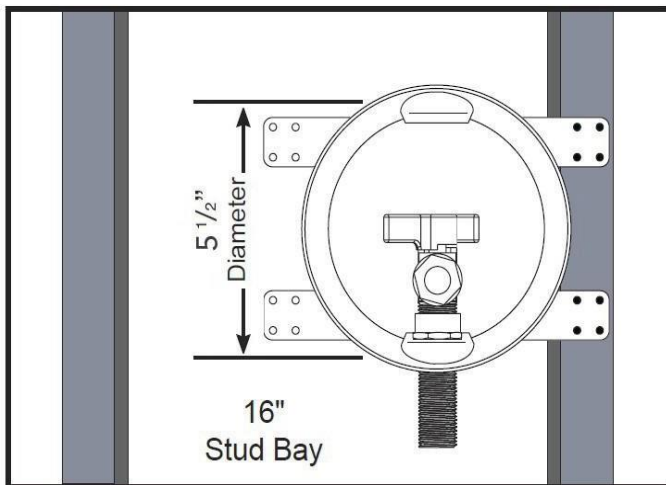

MAINLINE®

Gas Valve Outlet Box - Round

Product Specifications

FEATURES

- Polystyrene box
- Recessed valve allows for appliances to be closer to wall
- Includes 1/2" IPS valve
- Valve is CSA listed
- Four molded-in flanges enable easy and secure installation
- Round face plate enables easier installation after wallboard is installed
- Flat-sided walls insure rigid mount against stud bay

✓ To Submit	Part #	Description
	ML87860	1/2" FIP Outlet x 1/2" MIP Inlet Gas Valve Outlet Box, Round
	ML87862	1/2" FIP Outlet x 1/2" FIP Inlet Gas Valve Outlet Box, Round

Warranty

See warranty information for more details.