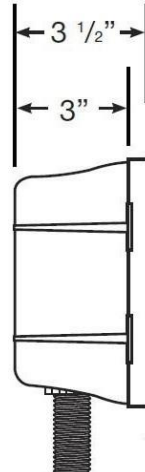

MAINLINE®

Gas Valve Outlet Box - Round

Product Specifications

FEATURES

- Polystyrene box
- Recessed valve allows for appliances to be closer to wall
- Includes 1/2" IPS valve
- Valve is CSA listed
- Four molded-in flanges enable easy and secure installation
- Round face plate enables easier installation after wallboard is installed
- Flat-sided walls insure rigid mount against stud bay

✓ To Submit	Part #	Description
	ML87860	1/2" FIP Outlet x 1/2" MIP Inlet Gas Valve Outlet Box, Round
	ML87862	1/2" FIP Outlet x 1/2" FIP Inlet Gas Valve Outlet Box, Round

Warranty

See warranty information for more details.