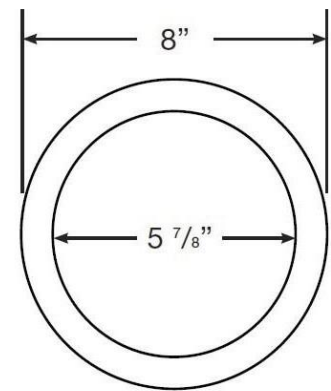

MAINLINE®

Gas Valve Outlet Box - Round

Product Specifications

FEATURES

- Polystyrene box
- Recessed valve allows for appliances to be closer to wall
- Includes 1/2" IPS valve
- Valve is CSA listed
- Four molded-in flanges enable easy and secure installation
- Round face plate enables easier installation after wallboard is installed
- Flat-sided walls insure rigid mount against stud bay

✓ To Submit	Part #	Description
	ML87860	1/2" FIP Outlet x 1/2" MIP Inlet Gas Valve Outlet Box, Round
	ML87862	1/2" FIP Outlet x 1/2" FIP Inlet Gas Valve Outlet Box, Round

Warranty

See warranty information for more details.