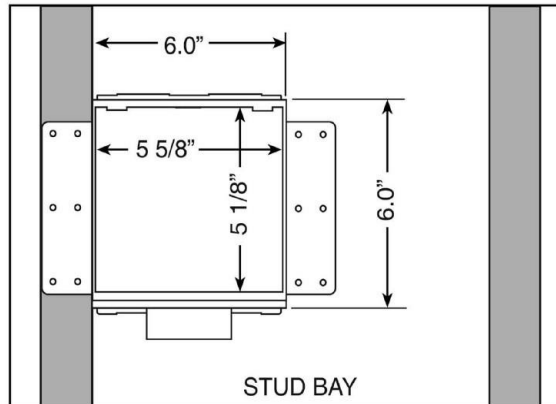

Valve & Drain Options:

- Qtr. Turn Arrester Valve with 1/2" Sweat, CPVC, PEX or Wirsbo connection
- Valves comply with ASSE 1010