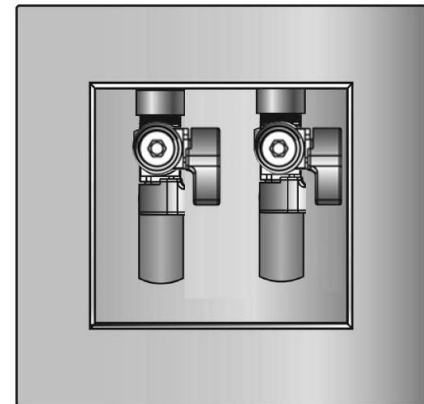

Valve & Drain Options:

- Qtr. Turn Arrester Valve with 1/2" Sweat, CPVC, PEX or Wirsbo connection
- Valves comply with ASSE 1010