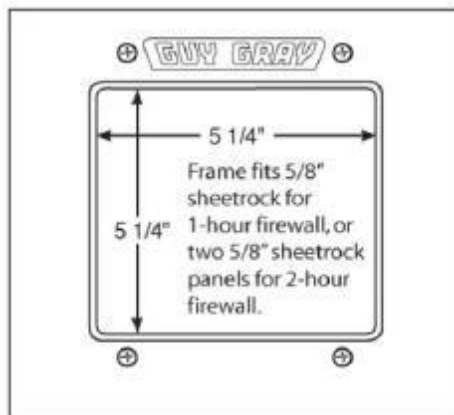

Valve & Drain Options:

- Single Lever Arrestor Valves with 1/2" Sweat or PEX connection
- Valves comply with ASME A112.18.1
- Hammer arrestors comply with ASSE 1010