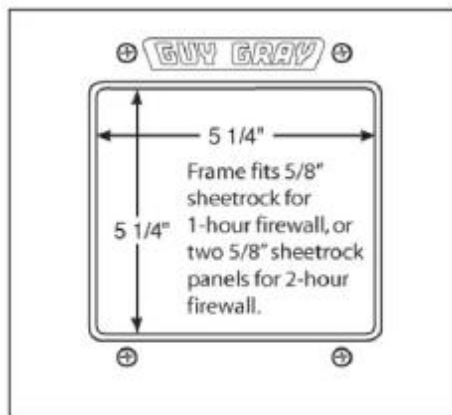

Valve & Drain Options:

- Single Lever Arrester Valves with 1/2" Sweat or PEX connection
- Valves comply with ASME A112.18.1
- Hammer arresters comply with ASSE 1010