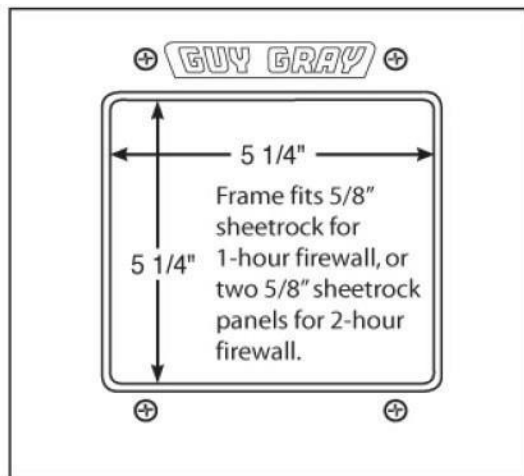

Valve & Drain Options:

- Single Lever Valve kit with 1/2" MIP/Sweat, CPVC, PEX or Wirsbo connection furnished
- Kit includes valves, locknuts and o-rings
- Valves comply with ASME A112.18.1.