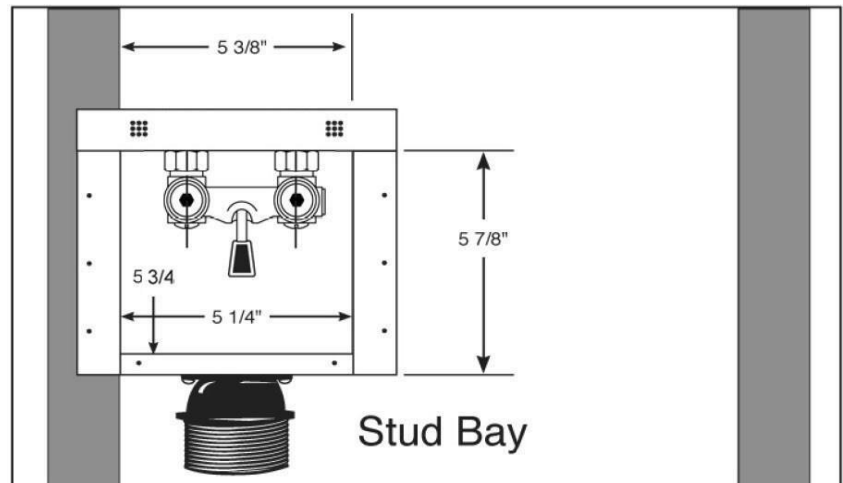

Metal Washing Machine Outlet Box, Fire Rated with Single Level Valve

Product Specifications

Product Features:

- Furnish and install recessed fire rated washing machine outlet box
- Unit shall have top mounted quarter-turn ball valves
- Unit shall be MAINLINE® product code checked below as manufactured by IPS Corporation

Box Material:

- White Powder Coat on Cold Rolled Steel Finish & UL Listed Intumescent Pad

Valve & Drain Options:

- Single Lever Valve kit with 1/2" MIP/Sweat, CPVC, PEX or Wirsbo connection furnished
- Kit includes valves, locknuts and o-rings
- Valves comply with ASME A112.18.1.