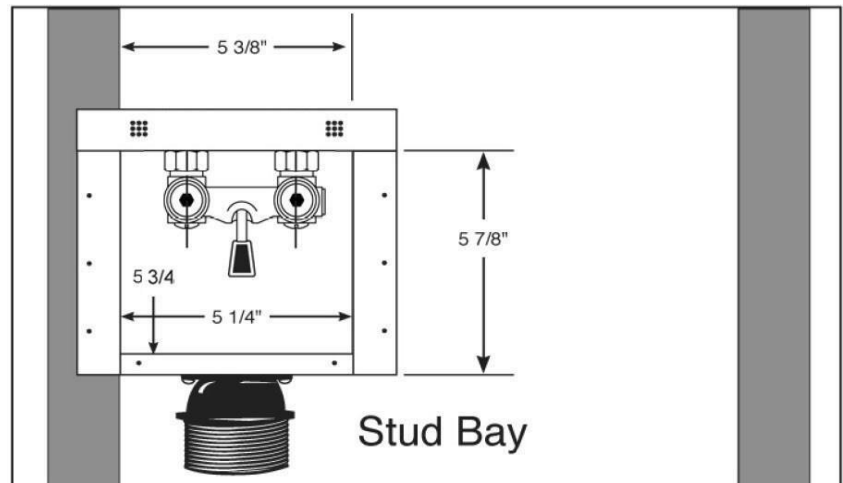

Metal Washing Machine Outlet Box, Fire Rated with Single Level Valve

Product Specifications

Product Features:

- Furnish and install recessed fire rated washing machine outlet box
- Unit shall have top mounted quarter-turn ball valves
- Unit shall be MAINLINE® product code checked below as manufactured by IPS Corporation

Box Material:

- White Powder Coat on Cold Rolled Steel Finish & UL Listed Intumescent Pad

Valve & Drain Options:

- Single Lever Valve kit with 1/2" Sweat, CPVC, PEX or Wirsbo connection furnished
- Kit includes valves, locknuts and o-rings
- Valves comply with ASME A112.18.1.