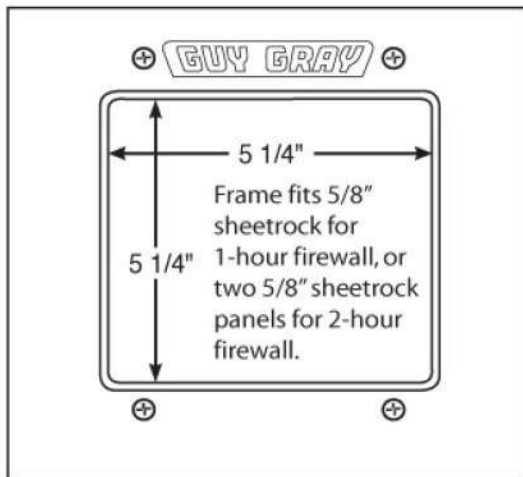

Valve & Drain Options:

- Qtr Turn Arrestor Valve kit with 1/2" MIP/Sweat, CPVC, PEX or Wirsbo connection
- Kit includes valve, locknut and o-ring
- Valves comply with ASME A112.18.1