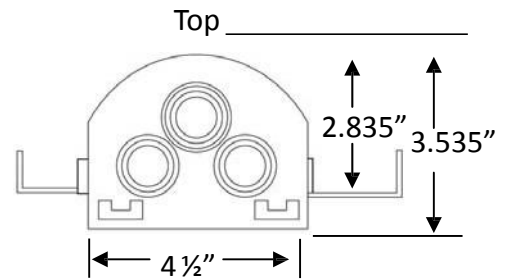

MultiBox™, Dishwasher/Commercial Ice Maker Box System with Quarter Turn Arrester Valve

Product Specifications

Warranty

See warranty information for more details.

All dimensions listed are nominal. MAINLINE® reserves the right to make product and material changes at any time without notice.

Contact your sales representative for more information or visit our website at mainlinecollection.com