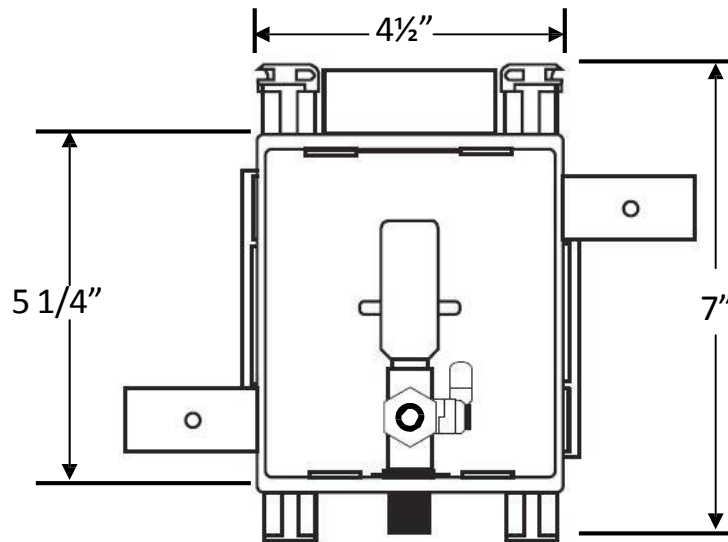

MultiBox™, Dishwasher/Commercial Ice Maker Box System with Quarter Turn Arrester Valve

Product Specifications

Warranty

See warranty information for more details.

All dimensions listed are nominal. MAINLINE® reserves the right to make product and material changes at any time without notice.

Contact your sales representative for more information or visit our website at mainlinecollection.com