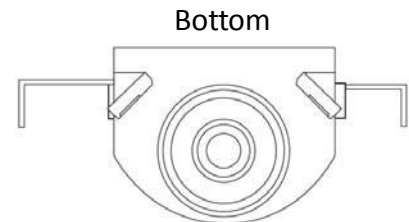

MultiBox™, Dishwasher/Commercial Ice Maker Box System with Quarter Turn Arrester Valve

Product Specifications

Warranty

See warranty information for more details.

All dimensions listed are nominal. MAINLINE® reserves the right to make product and material changes at any time without notice.

Contact your sales representative for more information or visit our website at mainlinecollection.com