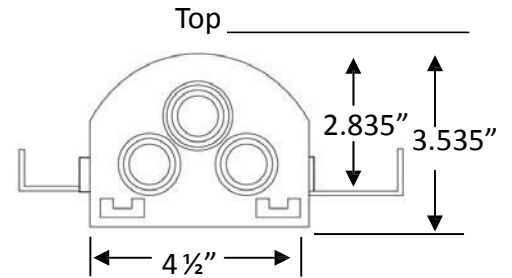

MultiBox™, Toilet Connection Outlet Box System with Quarter Turn Valve

Product Specifications

Warranty

See warranty information for more details.

All dimensions listed are nominal. MAINLINE® reserves the right to make product and material changes at any time without notice.

Contact your sales representative for more information or visit our website at mainlinecollection.com