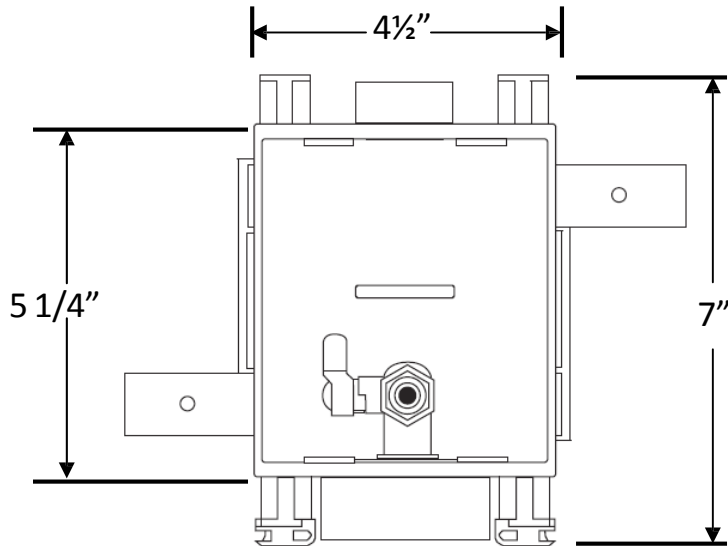

MultiBox™, Toilet Connection Outlet Box System with Quarter Turn Valve

Product Specifications

Warranty

See warranty information for more details.

All dimensions listed are nominal. MAINLINE® reserves the right to make product and material changes at any time without notice.

Contact your sales representative for more information or visit our website at mainlinecollection.com