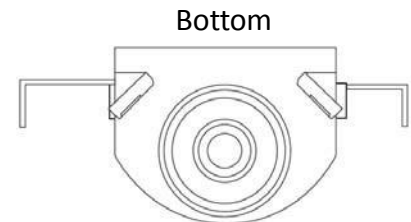

### Certifications:

- Box 
- Valve  

To Submit	Product Code #	Product Description	Model #	Units/Case
	ML83183	TCB, Qtr-turn Valve, 3/8" Sweat Connection	TC1200	10
	ML83184	TCB, Qtr-turn Valve, 3/8" CPVC Connection	TC1201	10
	ML83185	TCB, Qtr-turn Valve, 3/8" PEX Connection	TC1202	10
	ML83186	TCB, Qtr-turn Valve, 3/8" Wirsbo Connection	TC1211	10

## Warranty

See warranty information for more details.

All dimensions listed are nominal. MAINLINE® reserves the right to make product and material changes at any time without notice.

Contact your sales representative for more information or visit our website at [mainlinecollection.com](http://mainlinecollection.com)

# MultiBox™, Toilet Connection Outlet Box System with Quarter Turn Valve

Product Specifications