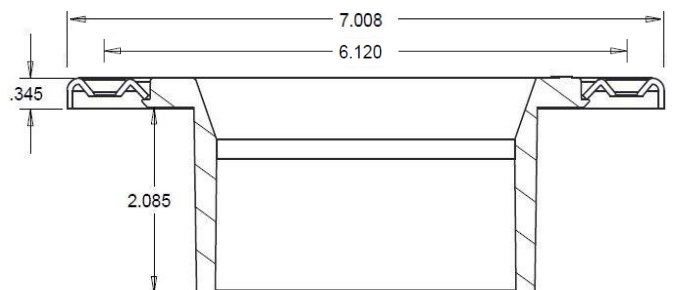

Without Test Cap

✓ To Submit	Part #	Description	Units / Case
	ML11316	3" or 4" PVC Metal Ring Closet Flange w/ Test Cap	20
	ML11317	3" or 4" ABS Metal Ring Closet Flange w/ Test Cap	20
	ML11318	3" or 4" PVC Metal Ring Closet Flange	20
	ML11319	3" or 4" ABS Metal Ring Closet Flange	20

Warranty

See warranty information for more details.

All dimensions listed are nominal. MAINLINE® reserves the right to make product and material changes at any time without notice.

Contact your sales representative for more information or visit our website at mainlinecollection.com