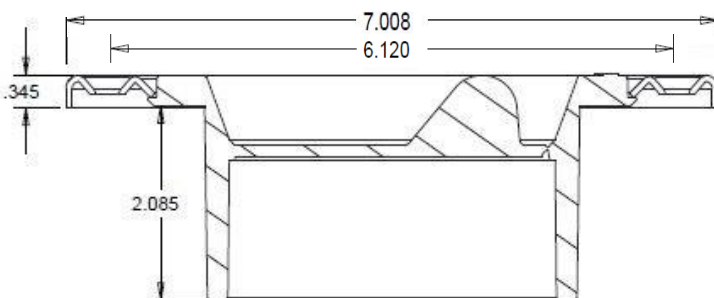

Without Test Cap

✓ To Submit	Part #	Description	Units / Case
	ML11316	3" or 4" PVC Metal Ring Closet Flange w/ Test Cap	20
	ML11317	3" or 4" ABS Metal Ring Closet Flange w/ Test Cap	20
	ML11318	3" or 4" PVC Metal Ring Closet Flange	20
	ML11319	3" or 4" ABS Metal Ring Closet Flange	20

Warranty

See warranty information for more details.

All dimensions listed are nominal. MAINLINE® reserves the right to make product and material changes at any time without notice.

Contact your sales representative for more information or visit our website at mainlinecollection.com