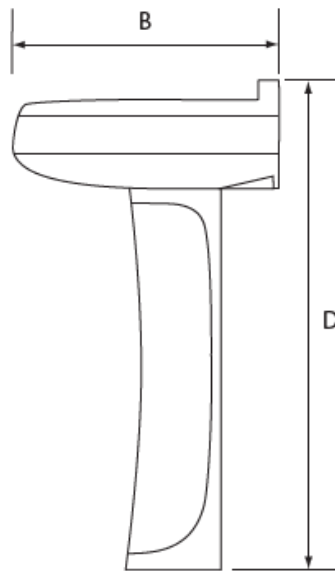

Certifications

- IAPMO UPC
- ASME A112.19.2

MLS007-009

To Submit	Basin	Pedestal	A	B	C	D	E	F	G	H	i
	MLS10007	MLS10009	20-1/8"	17-1/8"	26-1/2"	35"	1-1/4"	4"	6-11/16"	1-3/4"	2-1/2"

All dimensions listed are nominal. Mainline® reserves the right to make product and material changes at any time without notice.

Contact your sales representative for more information or visit our website at mainlinecollection.com