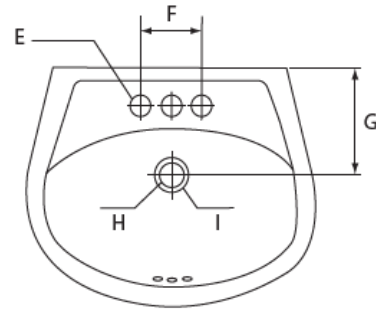

### Features

- Grade A Vitreous China
- 20 1/8" x 17 1/8" x 35"
- 4" Center
- Front Overflow
- Traditional Design
- Available in White Only

### Certifications

- IAPMO UPC
- ASME A112.19.2

**MLS007-009**

To Submit	Basin	Pedestal	A	B	C	D	E	F	G	H	i
	MLS10007	MLS10009	20-1/8"	17-1/8"	26-1/2"	35"	1-1/4"	4"	6-11/16"	1-3/4"	2-1/2"

All dimensions listed are nominal. Mainline® reserves the right to make product and material changes at any time without notice.