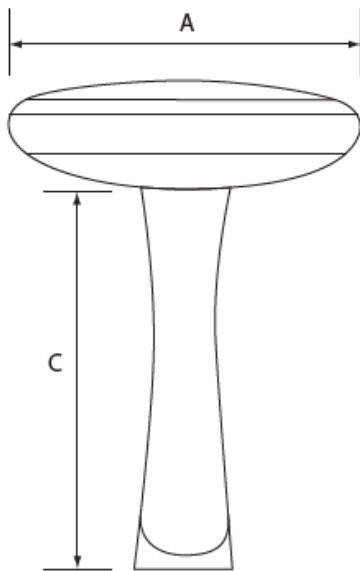

Certifications

- IAPMO UPC
- ASME A112.19.2

MLS007-009

To Submit	Basin	Pedestal	A	B	C	D	E	F	G	H	i
	MLS10007	MLS10009	20-1/8"	17-1/8"	26-1/2"	35"	1-1/4"	4"	6-11/16"	1-3/4"	2-1/2"

All dimensions listed are nominal. Mainline® reserves the right to make product and material changes at any time without notice.

Contact your sales representative for more information or visit our website at mainlinecollection.com