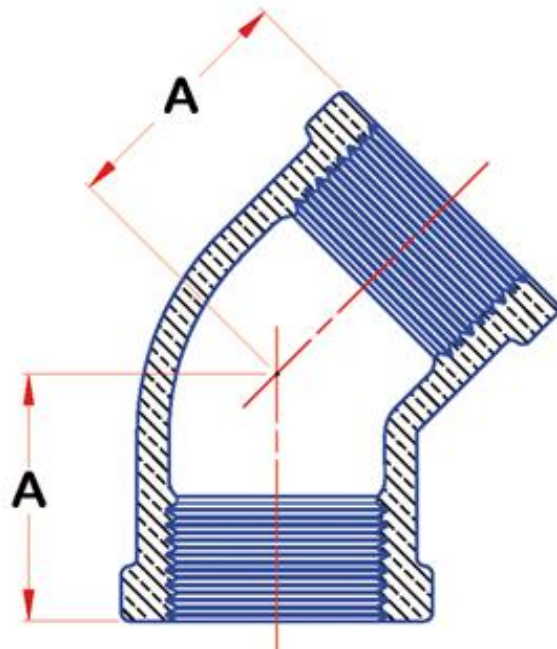

45° Elbows, Lead Free Bronze 1/8" to 4"

Product Specifications

MAINLINE®

PRODUCT FEATURES

- Threaded cast bronze
- Air tested for porosity
- Lead free: ≤ .25% Pb

Dimensions

Part #	Size	Pkg Qty	Approx Weight	A
0921031506	1/8	25	0.05	0.42
0921031605	1/4	25	0.09	0.56
0921032009	3/8	25	0.14	0.63
0921032405	1/2	25	0.2	0.78
0921032801	3/4	25	0.32	0.89
0921033205	1	25	0.51	1.06
0921033601	1-1/4	10	0.8	1.22
0921034005	1-1/2	10	1.06	1.3
0921034401	2	5	1.71	1.45
LF61024	2-1/2	-	3.25	1.95
LF61030	3	-	5	2.17
LF61040	4	-	8.85	2.61