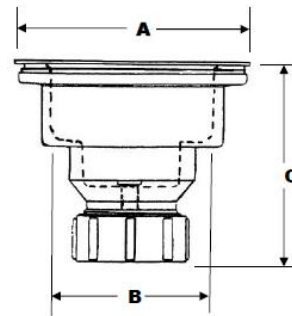

Metal Basket Strainer, Kitchen Sink

LUXART®

Product Specifications

SPECIFICATIONS

- Two piece strainer with metal trim and plastic body
- Fits 3-1/2" openings
- Single mounting bolt for easy installation
- Push pull basket with positive rubber seal
- Extra heavy slip nut
- LXBOLT optional extension bolt available

✓ To Submit	Part #	Description
	LX100-BN	Brushed Nickel
	LX100-BSS	Brushed Stainless Steel
	LX100-CP	Chrome
	LX100-ORB	Oil Rubbed Bronze
	LX100-TB	Tuscan Bronze

Dimensions	
A	4-1/2"
B	3-1/8"
C	3-3/8"

Warranty