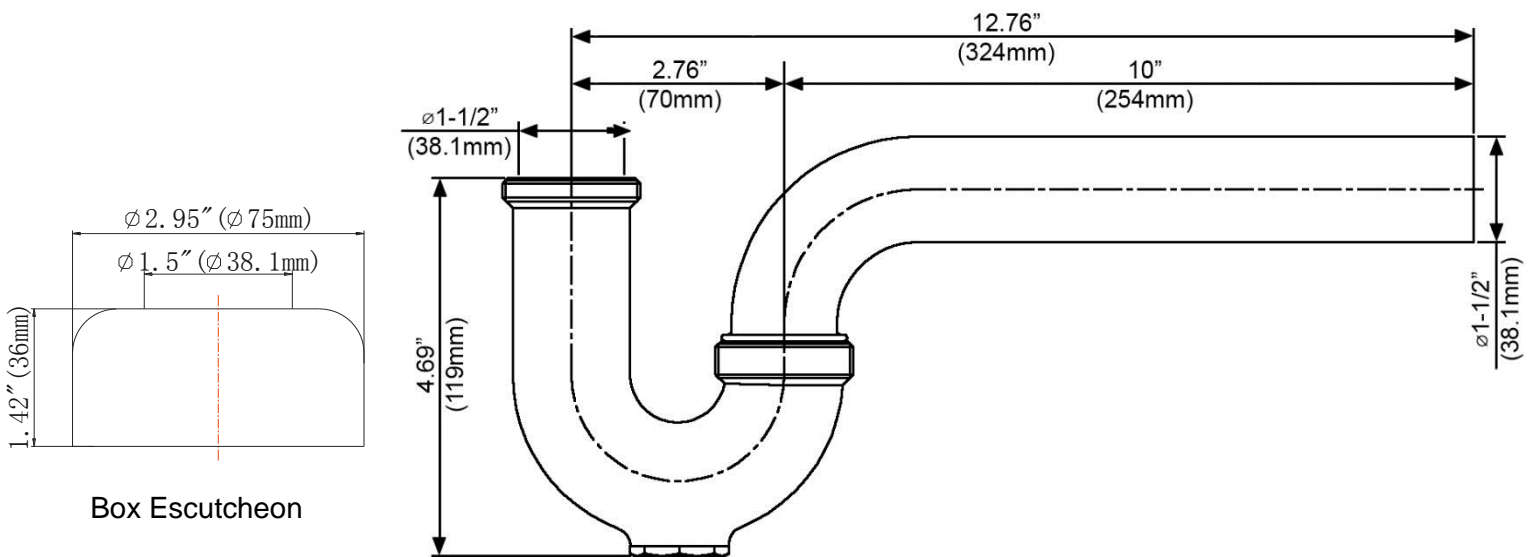

1-1/2" Semi-Cast P-Trap with Cleanout

Product Specifications

MAINLINE®

FEATURES

- 10" 17 GA Brass Wall Tube
- Includes 2 Rubber & 2 PE Washers & 1 Reducing Washer
- Chrome Plated
- Zinc Nut Kit
- Box Escutcheon

APPLICABLE STANDARDS/CODES

Specified model meets or exceeds the following:

- ASME A112.18.1/CSA B125.1
- IAPMO/cUPC

ML511ZBO

Part #	Part Description	Material
1	Slip Nut	Zinc
2	Reducing Washer	PE
3	Washer	Rubber
4	J-Bend	Cast Brass
5	Gasket	Rubber
6	Cleanout Plug	Brass
7	Wall Tube	Brass
8	Escutcheon	Plated Steel