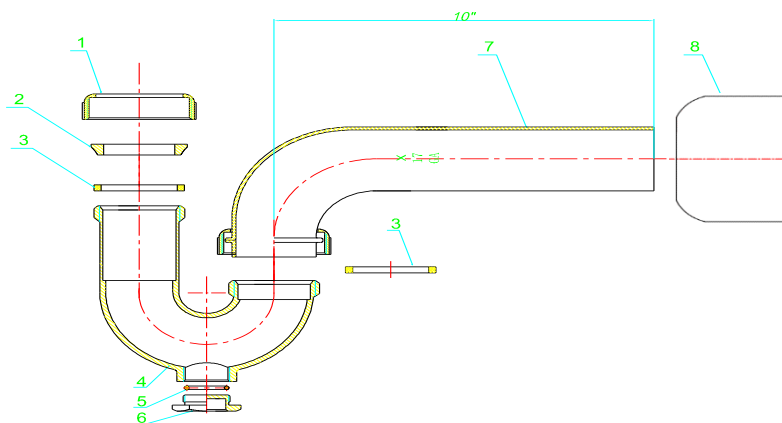

1-1/2" Semi-Cast P-Trap with Cleanout

Product Specifications

MAINLINE®

FEATURES

- 10" 17 GA Brass Wall Tube
- Includes 2 Rubber & 2 PE Washers & 1 Reducing Washer
- Chrome Plated
- Zinc Nut Kit
- Box Escutcheon

APPLICABLE STANDARDS/CODES

Specified model meets or exceeds the following:

- ASME A112.18.1/CSA B125.1
- IAPMO/cUPC

ML511ZBO

Part #	Part Description	Material
1	Slip Nut	Zinc
2	Reducing Washer	PE
3	Washer	Rubber
4	J-Bend	Cast Brass
5	Gasket	Rubber
6	Cleanout Plug	Brass
7	Wall Tube	Brass
8	Escutcheon	Plated Steel