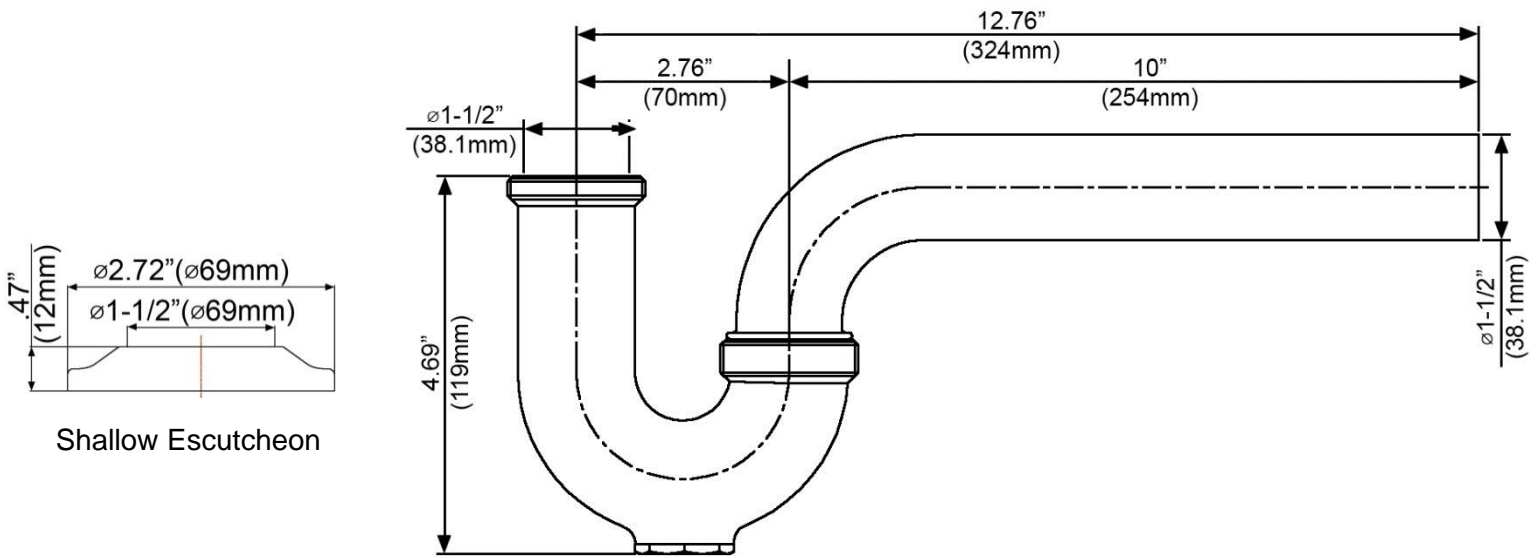

1-1/2" Semi-Cast P-Trap with Cleanout

Product Specifications

MAINLINE®

FEATURES

- 10" 17 GA Brass Wall Tube
- Includes 2 Rubber & 2 PE Washers & 1 Reducing Washer
- Chrome Plated
- Zinc Nut Kit
- Shallow Escutcheon

ML511ZSH

APPLICABLE STANDARDS/CODES

Specified model meets or exceeds the following:

- ASME A112.18.1/CSA B125.1
- IAPMO/cUPC

Shallow Escutcheon

Part #	Part Description	Material
1	Slip Nut	Zinc
2	Reducing Washer	PE
3	Washer	Rubber
4	J-Bend	Cast Brass
5	Gasket	Rubber
6	Cleanout Plug	Brass
7	Wall Tube	Brass
8	Escutcheon	Plated Steel