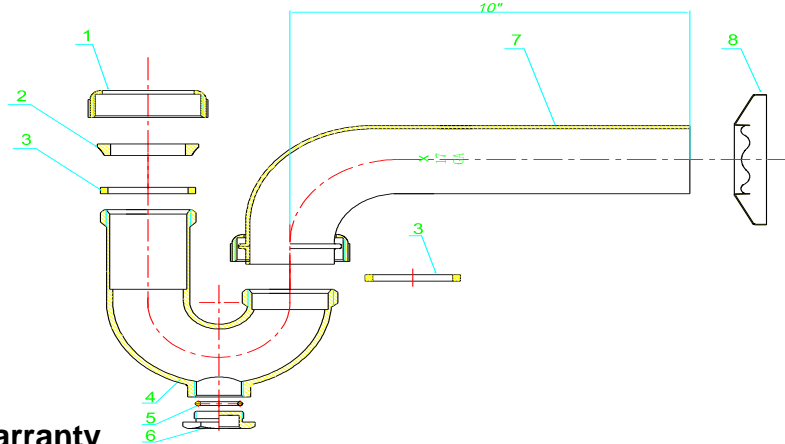

1-1/2" Semi-Cast P-Trap with Cleanout

Product Specifications

MAINLINE®

FEATURES

- 10" 17 GA Brass Wall Tube
- Includes 2 Rubber & 2 PE Washers & 1 Reducing Washer
- Chrome Plated
- Zinc Nut Kit
- Shallow Escutcheon

ML511ZSH

APPLICABLE STANDARDS/CODES

Specified model meets or exceeds the following:

- ASME A112.18.1/CSA B125.1
- IAPMO/cUPC

Shallow Escutcheon

Part #	Part Description	Material
1	Slip Nut	Zinc
2	Reducing Washer	PE
3	Washer	Rubber
4	J-Bend	Cast Brass
5	Gasket	Rubber
6	Cleanout Plug	Brass
7	Wall Tube	Brass
8	Escutcheon	Plated Steel