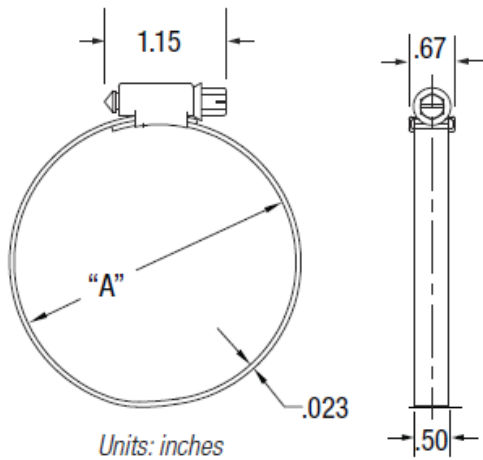

# Stainless Steel Clamp Power-Seal® 5/16 Plated Hex Screw 1/2 Band Width

### PRODUCT FEATURES

- Quadra-Lock Construction
- 5/16 IN Plated Hex Screw
- 1/2 IN Band in 300 Series Stainless Steel
- Two-Piece Housing in 300 Series Stainless Steel

✓ To Submit	Part No.	Description				
		SAE	Min	Max	Min	Max
	ML62006H	6	7/16 IN	25/32 IN	11 mm	20 mm
	ML62008H	8	1/2 IN	29/32 IN	13 mm	23 mm
	ML62010H	10	9/16 IN	1-1/16 IN	14 mm	27 mm
	ML62012H	12	11/16 IN	1-1/4 IN	17 mm	32 mm

## Product Specifications

**MAINLINE®**

Model numbers continued from page 1.

✓ To Submit	Part No.	Description				
		SAE	Min	Max	Min	Max
	ML62016H	16	13/16 IN	1-1/2 IN	21 mm	38 mm
	ML62020H	20	13/16 IN	1-3/4 IN	21 mm	44 mm
	ML62024H	24	1-1/16 IN	2 IN	27 mm	51 mm
	ML62028H	28	1-15/16 IN	2-1/4 IN	33 mm	57 mm
	ML62032H	32	1-9/16	2-1/2 IN	40 mm	64 mm
	ML62036H	36	1-13/16	2-3/4 IN	46 mm	70 mm
	ML62040H	40	2- 1/16 IN	3 IN	52 mm	76 mm
	ML62044H	44	2- 5/16 IN	3-1/4 IN	59 mm	83 mm
	ML62048H	48	2-9/16 IN	3-1/2 IN	65 mm	89 mm
	ML62052H	52	2-13/16 IN	3-3/4 IN	71 mm	95 mm
	ML62056H	56	3 -1/16 IN	4 IN	78 mm	102 mm
	ML62064H	64	3- 9/16 IN	4-1/2 IN	91 mm	114 mm
	ML62072H	72	1-7/8 IN	5 IN	48 mm	127 mm
	ML62080H	80	2-1/2 IN	5-1/2 IN	64 mm	140 mm
	ML62088H	88	3-1/8 IN	6 IN	79 mm	152 mm
	ML62096H	96	3-5/8IN	6-1/2 IN	92 mm	165 mm
	ML62104H	104	4-1/8 IN	7 IN	105 mm	172 mm