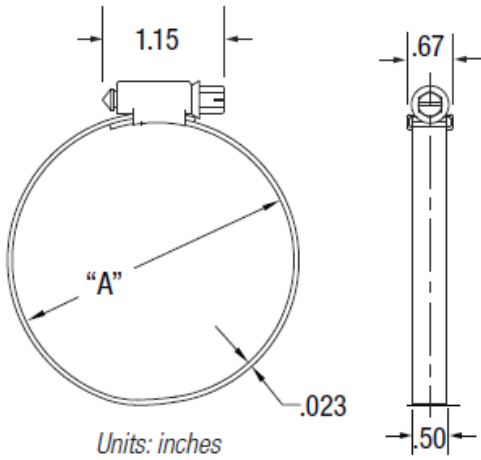

Stainless Steel Clamp Power-Seal®

5/16 Hex Screw 1/2 Band Width

Product Specifications

A general purpose worm-drive hose clamp with arcial perforations for added strength.

PRODUCT FEATURES

- Quadra-Lock Construction
- 5/16 IN 410 Stainless Steel Hex Screw
- 1/2 IN Band in 300 Series Stainless Steel
- Two-Piece Housing in 300 Series Stainless Steel

✓ To Submit	Part No.	Description				
		SAE	Min	Max	Min	Max
	ML64006H	6	7/16 IN	25/32 IN	11 mm	20 mm
	ML64008H	8	1/2 IN	29/32 IN	13 mm	23 mm
	ML64010H	10	9/16 IN	1-1/16 IN	14 mm	27 mm
	ML64012H	12	11/16 IN	1-1/4 IN	17 mm	32 mm

Stainless Steel Clamp Power-Seal®

5/16 Hex Screw 1/2 Band Width

Product Specifications

Model numbers continued from page 1.

✓ To Submit	Part No.	Description				
		SAE	Min	Max	Min	Max
	ML64016H	16	13/16 IN	1-1/2 IN	21 mm	38 mm
	ML64020H	20	13/16 IN	1-3/4 IN	21 mm	44 mm
	ML64024H	24	1-1/16 IN	2 IN	27 mm	51 mm
	ML64028H	28	1-15/16 IN	2-1/4 IN	33 mm	57 mm
	ML64032H	32	1-9/16	2-1/2 IN	40 mm	64 mm
	ML64036H	36	1-13/16	2-3/4 IN	46 mm	70 mm
	ML64040H	40	2- 1/16 IN	3 IN	52 mm	76 mm
	ML64044H	44	2- 5/16 IN	3-1/4 IN	59 mm	83 mm
	ML64048H	48	2-9/16 IN	3-1/2 IN	65 mm	89 mm
	ML64052H	52	2-13/16 IN	3-3/4 IN	71 mm	95 mm
	ML64056H	56	3 -1/16 IN	4 IN	78 mm	102 mm
	ML64064H	64	3- 9/16 IN	4-1/2 IN	91 mm	114 mm
	ML64072H	72	1-7/8 IN	5 IN	48 mm	127 mm
	ML64080H	80	2-1/2 IN	5-1/2 IN	64 mm	140 mm
	ML64088H	88	3-1/8 IN	6 IN	79 mm	152 mm
	ML64096H	96	3-5/8IN	6-1/2 IN	92 mm	165 mm
	ML64104H	104	4-1/8 IN	7 IN	105 mm	172 mm