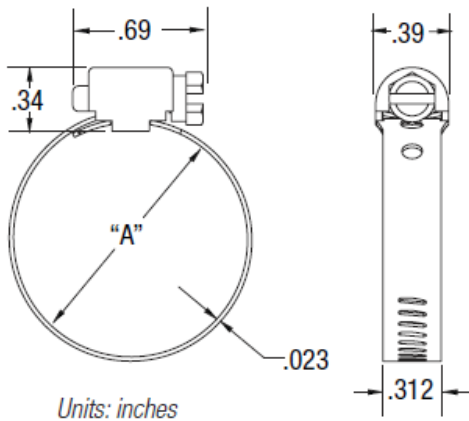

# Stainless Steel Clamp Mini 1/4 Hex Screw 5/16 Band Width

## Product Specifications

A lightweight, streamlined hose clamp perfect in small diameter applications.

### PRODUCT FEATURES

- Three-Piece Construction
- 1/4 IN 300 Series Stainless Steel Hex Screw
- 5/16 IN Band in 300 Series Stainless Steel
- One-Piece Housing in 300 Series Stainless Steel

✓ To Submit	Part No.	Description				
		SAE	Min	Max	Min	Max
	ML3704	4	7/32 IN	5/8 IN	6 mm	16 mm
	ML3706	6	7/16 IN	25/32 IN	11 mm	20 mm