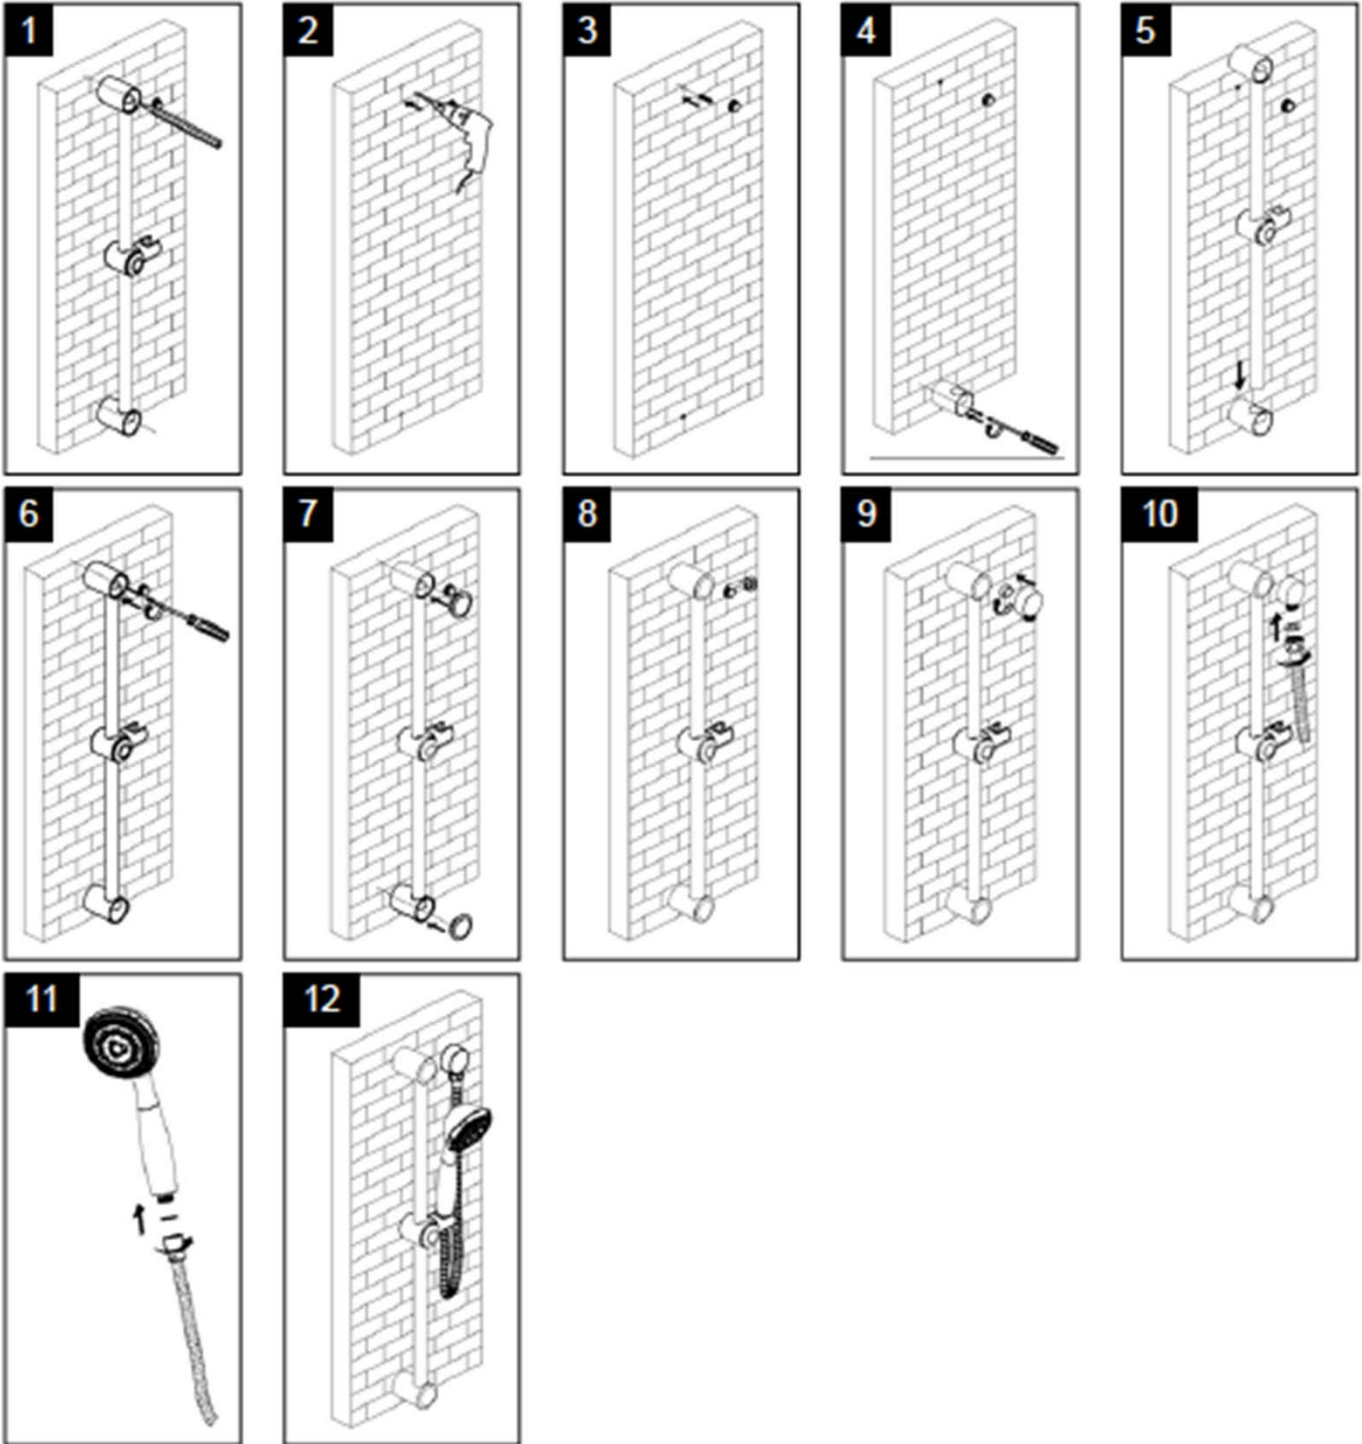

Pencil
Crayon
Lápiz

Drill
Perceuse
Taladro

Phillips Screwdriver
Tournevis Phillips
Destornillador cruciforme

Installation / Installation / Instalación

Need help? Please call our customer service line at **1-770-205-8792** for additional assistance or service.